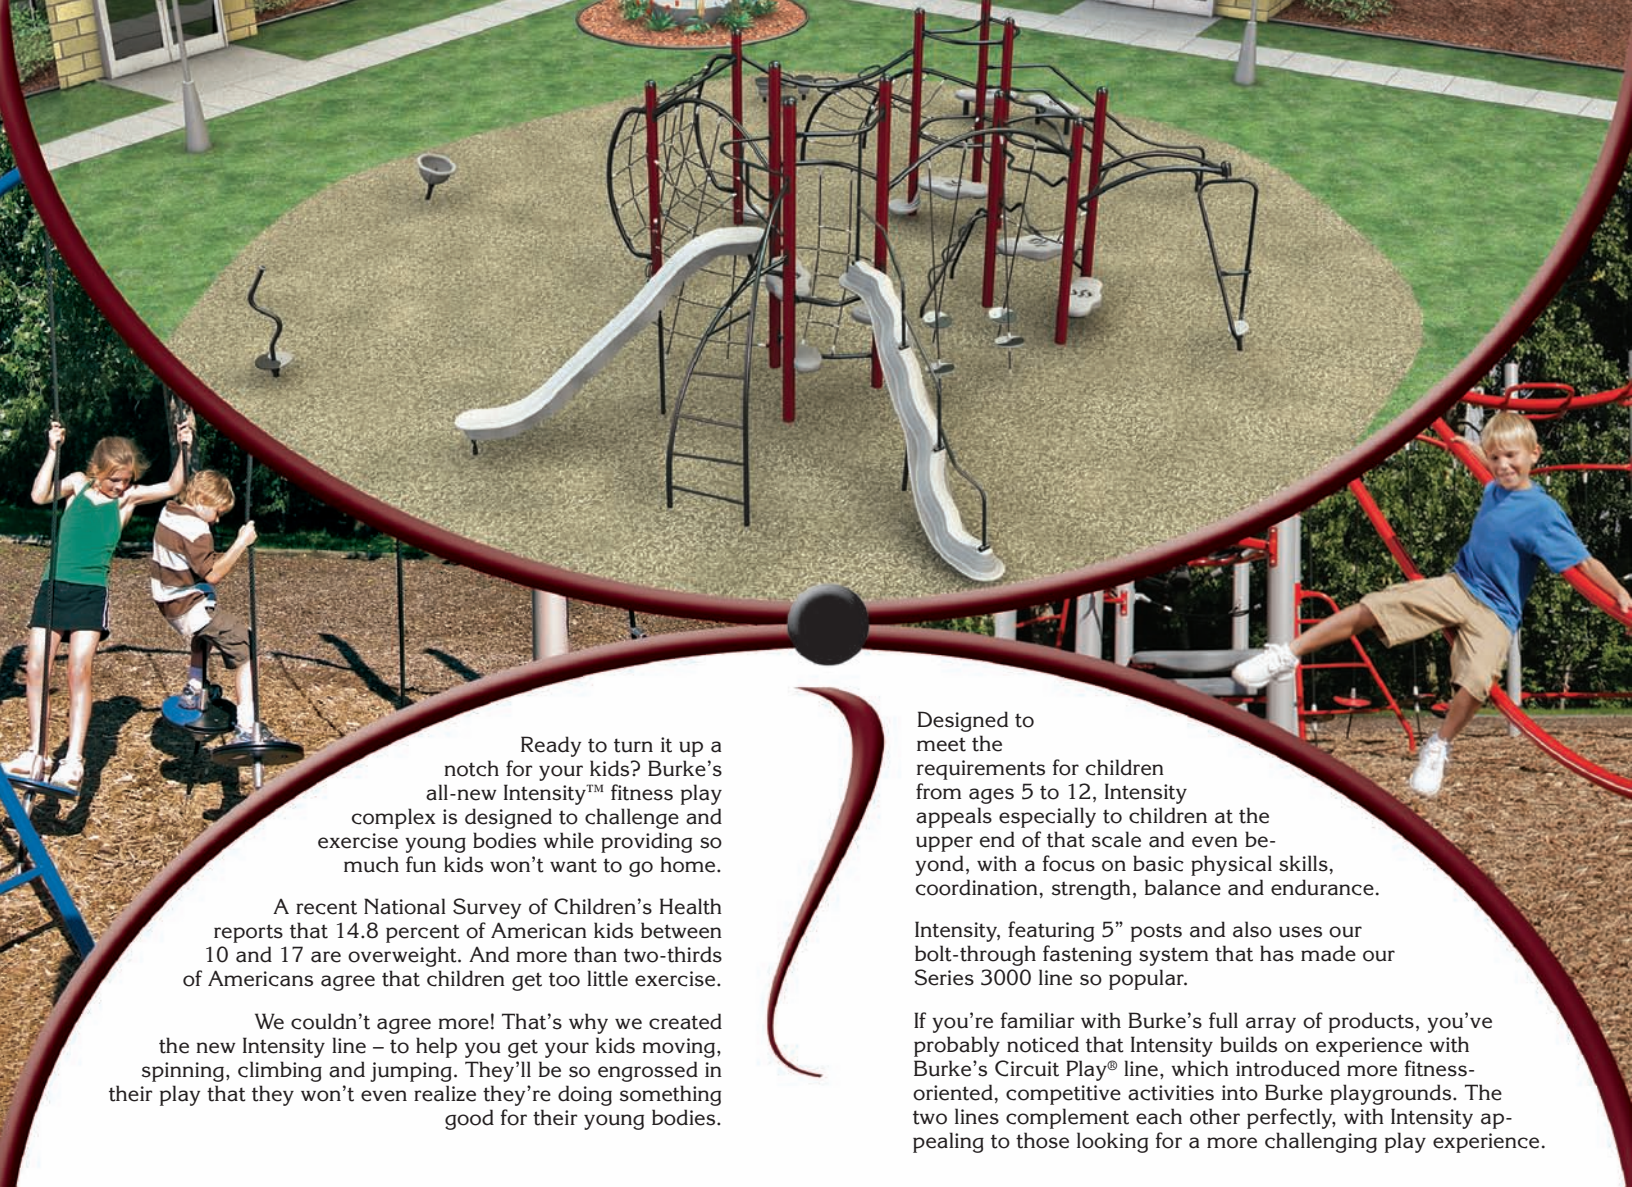

**intensity™**

**Get Kids Moving, Spinning, Climbing and Jumping!**

Ready to turn it up a notch for your kids? Burke's all-new Intensity™ fitness play complex is designed to challenge and exercise young bodies while providing so much fun kids won't want to go home.

A recent National Survey of Children's Health reports that 14.8 percent of American kids between 10 and 17 are overweight. And more than two-thirds of Americans agree that children get too little exercise.

We couldn't agree more! That's why we created the new Intensity line – to help you get your kids moving, spinning, climbing and jumping. They'll be so engrossed in their play that they won't even realize they're doing something good for their young bodies.

Intensity, featuring 5" posts and also uses our bolt-through fastening system that has made our Series 3000 line so popular.

If you're familiar with Burke's full array of products, you've probably noticed that Intensity builds on experience with Burke's Circuit Play® line, which introduced more fitness-oriented, competitive activities into Burke playgrounds. The two lines complement each other perfectly, with Intensity appealing to those looking for a more challenging play experience.